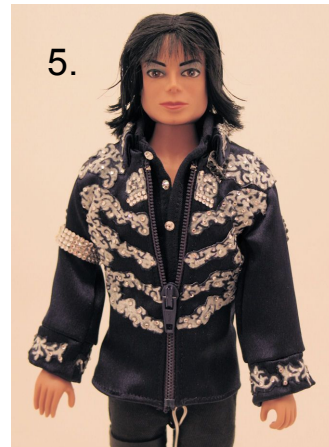

1.

2.

3.

4.

5.

7.

www.celebritydolls.com

8.

9.

10.

Name the celebrity from the doll that is supposed to look like them!